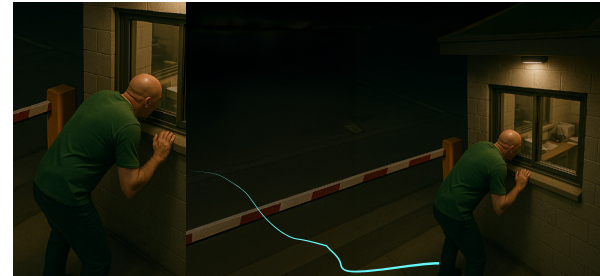

Illustrative image generated using AI.

Export the Evidence Seamlessly

Case Vault helps users manage footage discovered through Deep Search. Organize video clips and export detailed case reports directly from search results — simplifying your entire case management workflow.